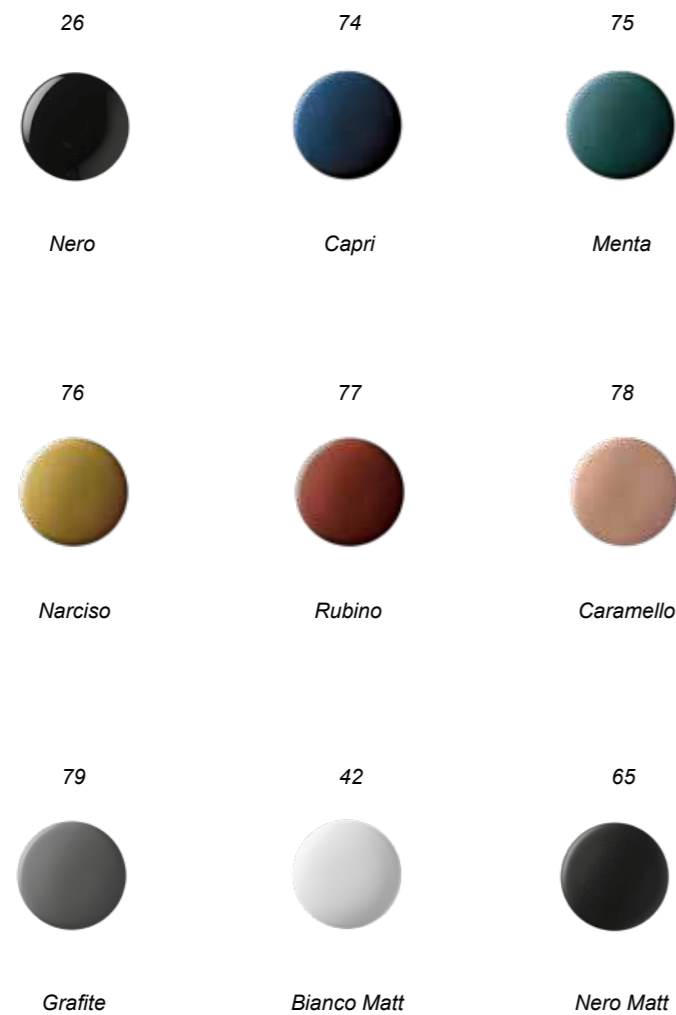

Design
Terri Pecora

PO • MO

“ ”
Ceramics of Italy