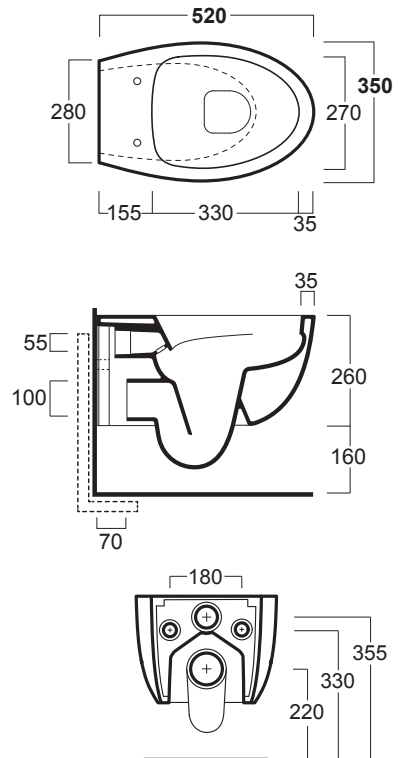

**BR01**  
*"Rimless" back to wall Wc*  
**BR006**  
*Thermoset toilet seat with chrome-finish  
 soft-closing hinges quick-release*  
**BR004**  
*Back to wall bidet with single tap hole*

**BR18**  
*"Rimless" wall-hung Wc White*  
**BR006**  
*Thermoset toilet seat with chrome-finish  
 soft-closing hinges quick-release*

**COLOR OPTIONS**

White

**26**  
 Black

**42**  
 White Matt

**65**  
 Black Matt

**56**  
 Antracite Matt

**BR01**

*"Rimless" back to wall Wc- Wall or floor outlet  
Trough curved pipe CT02 (on demand)*

**BR18 / F85**

*"Rimless" wall-hung Wc - Complete with fixing  
kit F85*

**BR04**

*Back to wall bidet with single tap hole*

**BR19 / F85**

*Wall-hung Bidet with single tap hole - Complete  
with fixing kit F85*