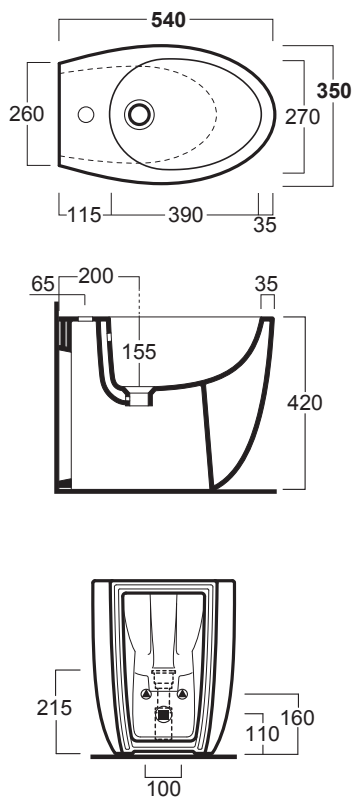

**COLOR OPTIONS**

White

**26**  
 Black

**42**  
 White Matt

**65**  
 Black Matt

**56**  
 Antracite Matt

**BR01**

*"Rimless" back to wall Wc- Wall or floor outlet  
Trough curved pipe CT02 (on demand)*

**BR18 / F85**

*"Rimless" wall-hung Wc - Complete with fixing  
kit F85*

**BR04**

*Back to wall bidet with single tap hole*

**BR19 / F85**

*Wall-hung Bidet with single tap hole - Complete  
with fixing kit F85*