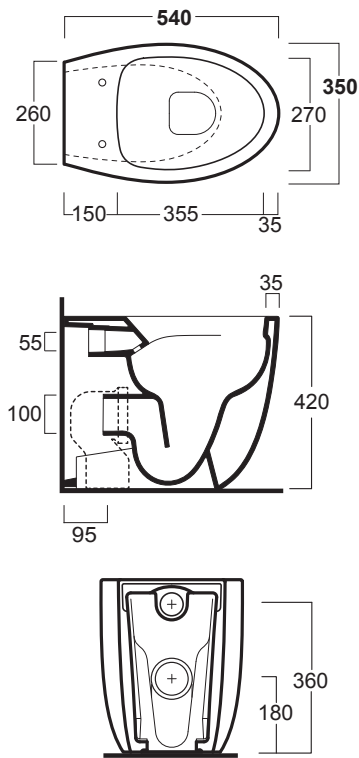

# B O R M I O

“  ”  
Ceramics of Italy

**WA01**  
*Round countertop washbasin Ø42  
Ø42.16*  
**WAS01**  
*Double round mirror with frame 30.70*  
**WASA01**  
*Stand for WA01 washbasin Black Matt*

**BR18**  
*"Rimless" wall-hung Wc White Matt*  
**BR006**  
*Thermoset toilet seat with chrome-finish  
soft-closing hinges quick-release*

**BR01**  
*"Rimless" back to wall Wc*  
**BR006**  
*Thermoset toilet seat with chrome-finish  
 soft-closing hinges quick-release*  
**BR004**  
*Back to wall bidet with single tap hole*

**BR18**  
*"Rimless" wall-hung Wc White*  
**BR006**  
*Thermoset toilet seat with chrome-finish  
 soft-closing hinges quick-release*

**COLOR OPTIONS**

White

**26**  
 Black

**42**  
 White Matt

**65**  
 Black Matt

**56**  
 Antracite Matt

**BR01**

*"Rimless" back to wall Wc- Wall or floor outlet  
Trough curved pipe CT02 (on demand)*

**BR18 / F85**

*"Rimless" wall-hung Wc - Complete with fixing  
kit F85*

**BR04**

*Back to wall bidet with single tap hole*

**BR19 / F85**

*Wall-hung Bidet with single tap hole - Complete  
with fixing kit F85*