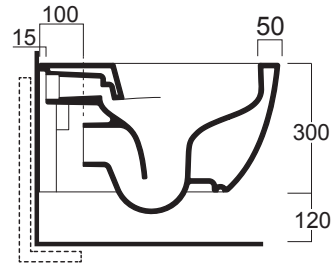

TR18
"Rimless" wall-hung Wc Black Matt
TR004
*Thermoset toilet seat with chrome-finish
soft-closing hinges quick-release Black Matt*

COLOR OPTIONS

White

42
White Matt

65
Black Matt

TR18 / F85

"Rimless" wall-hung Wc - Complete with fixing kit F85