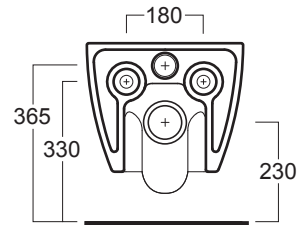

TR18
"Rimless" wall-hung Wc Black Matt
TR004
*Thermoset toilet seat with chrome-finish
soft-closing hinges quick-release Black Matt*

TR18
"Rimless" wall-hung Wc
TR004
*Thermoset toilet seat with chrome-finish
soft-closing hinges quick-release*

TR18
"Rimless" wall-hung Wc Black Matt
TR004
*Thermoset toilet seat with chrome-finish
soft-closing hinges quick-release Black Matt*

COLOR OPTIONS

White

42
White Matt

65
Black Matt

TR18 / F85

"Rimless" wall-hung Wc - Complete with fixing kit F85