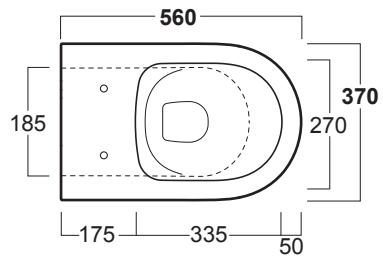

TR18
"Rimless" wall-hung Wc Black Matt
TR004
*Thermoset toilet seat with chrome-finish
soft-closing hinges quick-release Black Matt*

COLOR OPTIONS

White

42
White Matt

65
Black Matt

TR18 / F85

"Rimless" wall-hung Wc - Complete with fixing kit F85