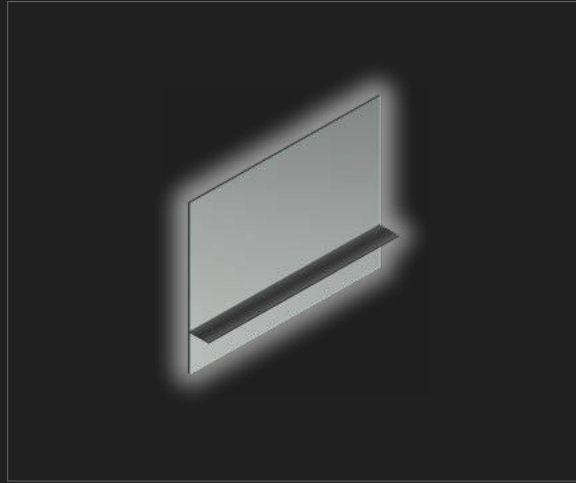

GRATE H80

GRATE H80 — EN: Framed mirror with aluminum shelf in brushed Graphite. Perimeter wall LED lighting. ES: Espejo con marco y estante en aluminio acabado Grafito Cepillado. Iluminación LED perimetral. Measurements | Dimensiones: L50-200 W2,5 H80