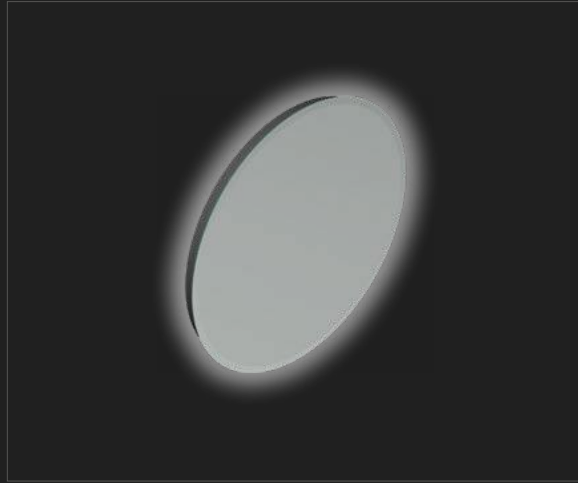

ORIGIN CIRCLE

ORIGIN CIRCLE — EN: Beveled mirror with LED Lighting. ES: Espejo con bisel e iluminación LED. Measurements | Dimensiones: Ø80-180