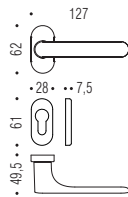

ONE / STRAWBERRY RED

LEMON YELLOW / ONE

ONE / BRONZE

ONE

CC11 R-RY Ø50

CC11 RSMY

CC19 BZG Ø50

CC12 DK/SM