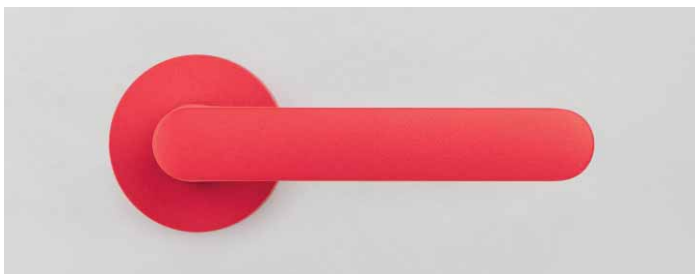

A disposizione una gamma di 12 colori, accuratamente selezionati per poter definire il *mood* di una stanza, così come lo stile di una porta o di un serramento attraverso accostamenti tono su tono o in contrasto.

A range of 12 colors is available, carefully selected to define the mood of an environment, as well as the style of a door or window through tone-on-tone or contrasting combinations.

OCEAN BLUE
STRAWBERRY RED
SUNSET ORANGE