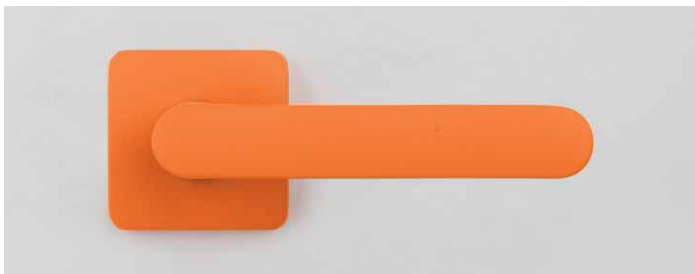

A disposizione una gamma di 12 colori, accuratamente selezionati per poter definire il *mood* di una stanza, così come lo stile di una porta o di un serramento attraverso accostamenti tono su tono o in contrasto.

A range of 12 colors is available, carefully selected to define the mood of an environment, as well as the style of a door or window through tone-on-tone or contrasting combinations.

OCEAN BLUE
STRAWBERRY RED
SUNSET ORANGE