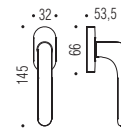

ONE / STRAWBERRY RED

LEMON YELLOW / ONE

ONE / BRONZE

ONE

CC11 R-RY Ø50

CC11 RSMY

CC19 BZG Ø50

CC12 DK/SM