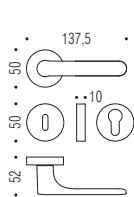

ONE / STRAWBERRY RED

LEMON YELLOW / ONE

ONE / BRONZE

ONE

CC11 R-RY Ø50

CC11 RSMY

CC19 BZG Ø50

CC12 DK/SM