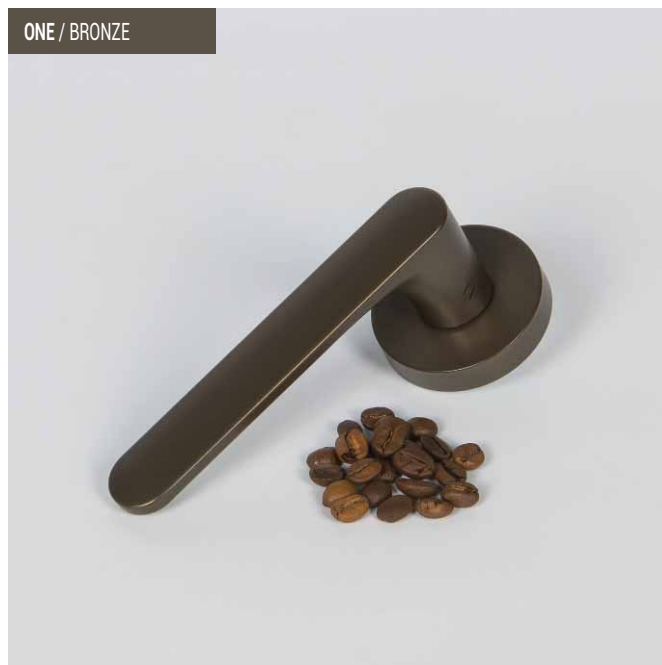

SUNSET ORANGE / ONE
KIT PER PORTE BLINDATE
ARMoured DOOR KIT

LIME GREEN / ONEQ
KIT PER PORTE BLINDATE
ARMoured DOOR KIT

WHITE / ONEQ

ONEQ / LIME GREEN

CLARET VIOLET / ONEQ

ONE / OCEAN BLUE

SUNSET ORANGE / ONEQ

ONE / STRAWBERRY RED

LEMON YELLOW / ONE

ONE / BRONZE

ONE

CC11 R-RY Ø50

CC11 RSMY

CC19 BZG Ø50

CC12 DK/SM