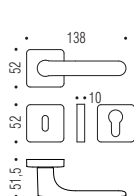

ONEQ

CC21 R-RY 52x52