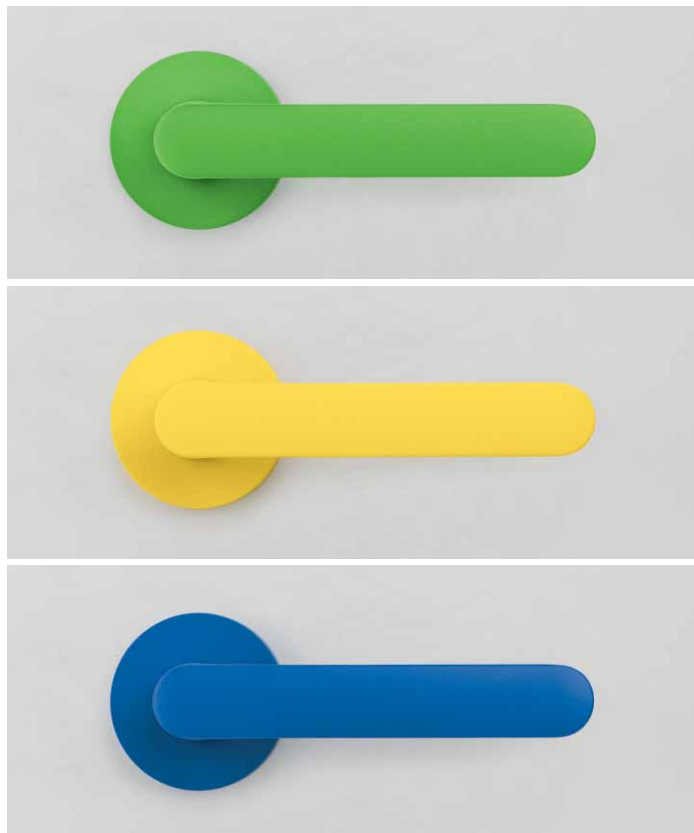

MOOD Collection.
Molto più
di una collezione.

MOOD Collection.
Much more
than a collection.

LIME GREEN
LEMON YELLOW
CAPRI BLUE