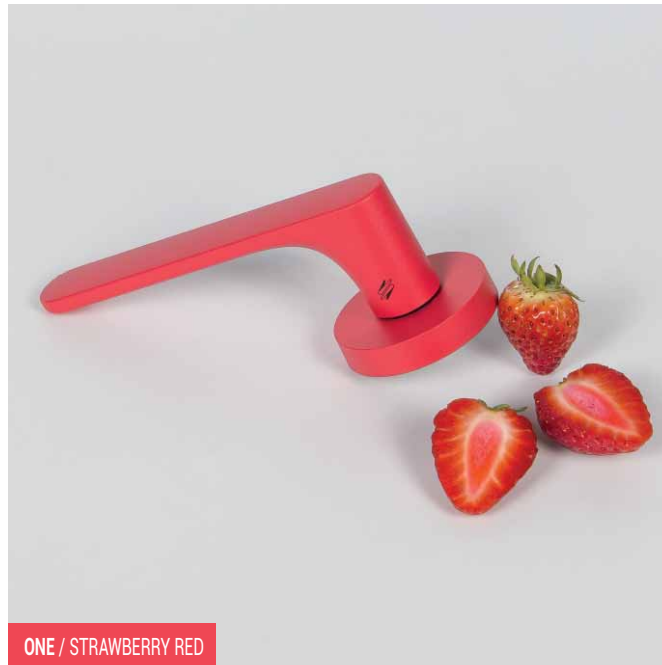

SUNSET ORANGE / ONE
KIT PER PORTE BLINDATE
ARMoured DOOR KIT

LIME GREEN / ONEQ
KIT PER PORTE BLINDATE
ARMoured DOOR KIT

WHITE / ONEQ

ONEQ / LIME GREEN

CLARET VIOLET / ONEQ

ONE / OCEAN BLUE

SUNSET ORANGE / ONEQ