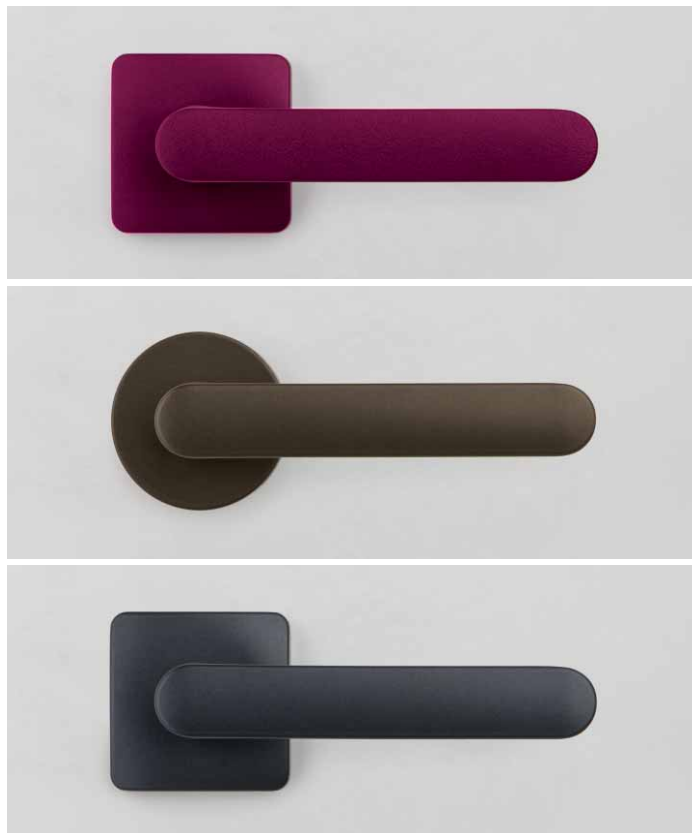

MOOD Collection di Colombo Design dà spazio al colore e alla creatività. Un nuovo modo di presentare e interpretare la maniglia.

Protagonista è il colore, con la sua capacità di esprimere il *sentiment* di chi lo sceglie e di plasmare l'ambiente, arricchendolo di stimoli visivi che parlino delle persone che lo vivono.

Colombo Design's MOOD Collection gives space to color and creativity. A new way of presenting and conceiving the handle.

Color is the protagonist, with its ability to express the sentiment of those who choose it and to shape the environment, enriching it with visual stimulations from the people who live in this environment.

CLARET VIOLET
BRONZE
TITAN