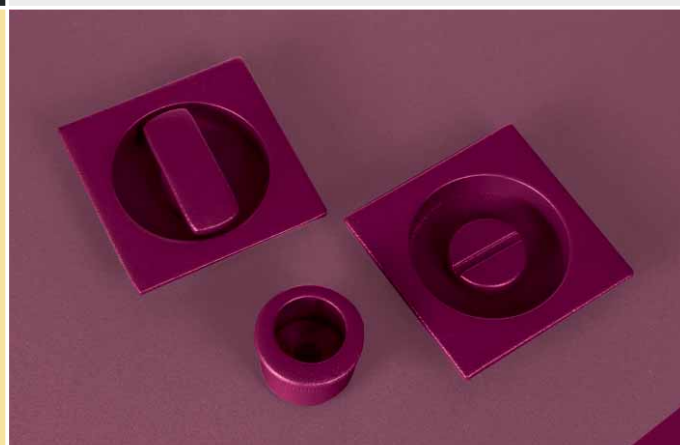

CLARET VIOLET / ONEQ
KIT PER PORTA SCORREVOLE - DUE MANIGLIE INCASSO - CHIUSURA A NOTTOLINO
SLIDING DOOR KIT - TWO GROOVE HANDLES - TOILET KNOB CLOSURE