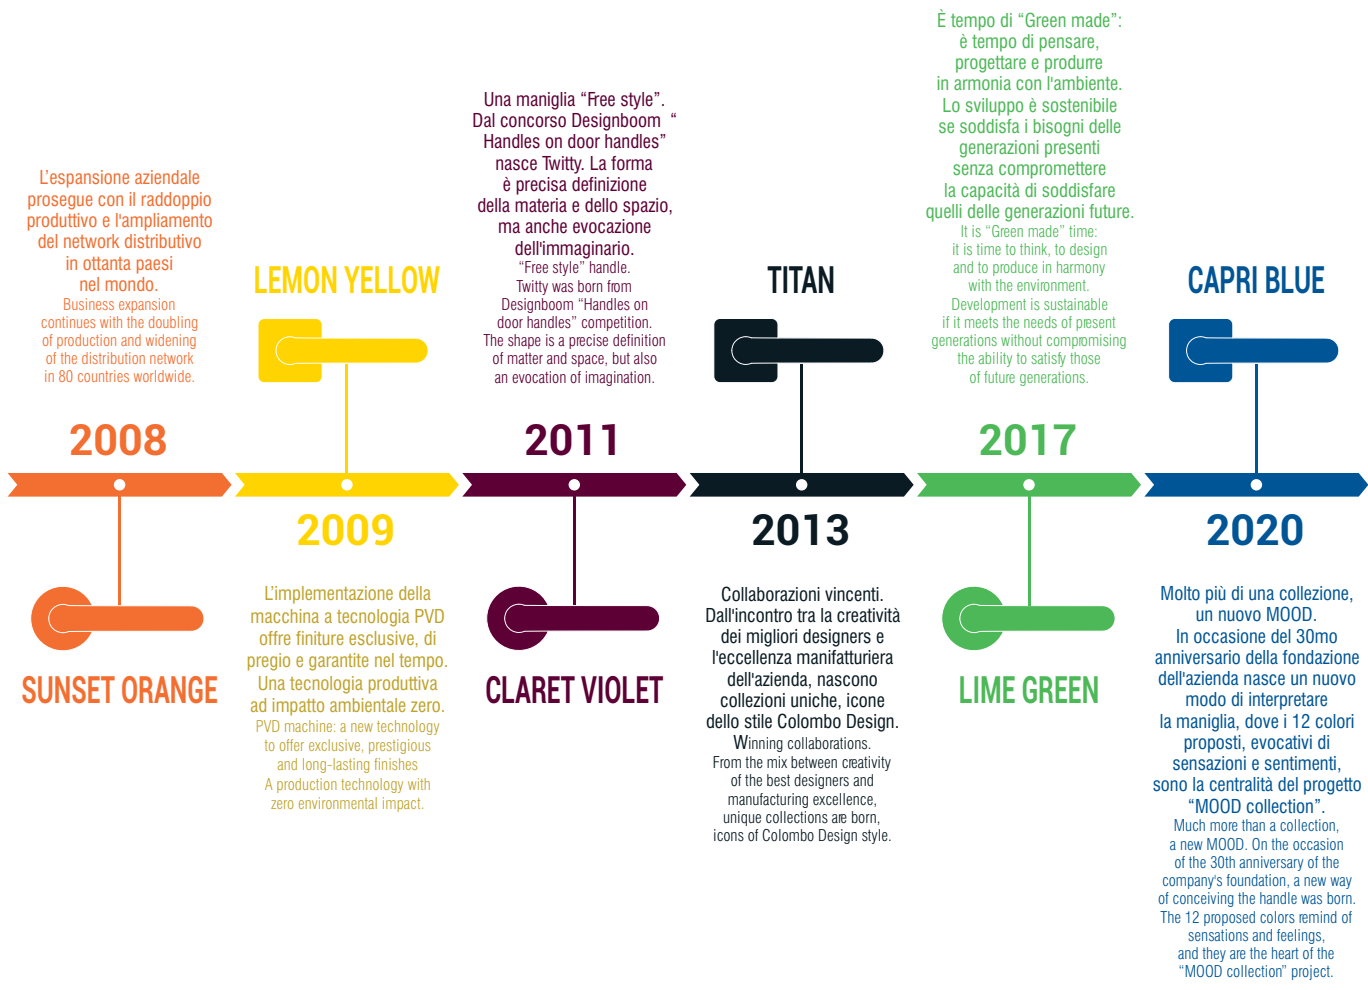

Nessun limite quindi alla creatività:
“ne facciamo di tutti i colori”!

“One” and “OneQ” are the first two models
of the collection, designed by Colombo Design.
Handles with soft and clean lines, which can be
easily declined in all RAL color variants.

So there is no limit to creativity:
“we are up to all sorts of things ... and colors”!

12 colori per 12 tappe significative di un viaggio lungo 30 anni e proiettato verso il futuro. Ripercorrendo la storia di Colombo Design dal 1990 al 2020, sono stati individuati gli anni che hanno segnato in modo determinante lo sviluppo aziendale, associando ad ognuno di essi un colore tra quelli proposti.

12 colors for 12 significant stages of a 30-year journey projected towards the future. Tracing the history of Colombo Design from 1990 to 2020, we have identified the years that have decisively marked our company's development, associating each of them with one color from those proposed.

A range of 12 colors is available, carefully selected to define the mood of an environment, as well as the style of a door or window through tone-on-tone or contrasting combinations.

OCEAN BLUE
STRAWBERRY RED
SUNSET ORANGE