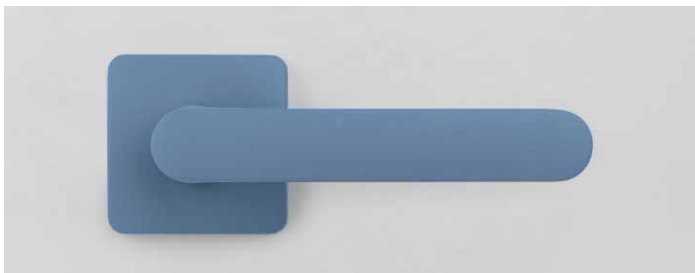

A disposizione una gamma di 12 colori, accuratamente selezionati per poter definire il *mood* di una stanza, così come lo stile di una porta o di un serramento attraverso accostamenti tono su tono o in contrasto.

A range of 12 colors is available, carefully selected to define the mood of an environment, as well as the style of a door or window through tone-on-tone or contrasting combinations.

OCEAN BLUE
STRAWBERRY RED
SUNSET ORANGE